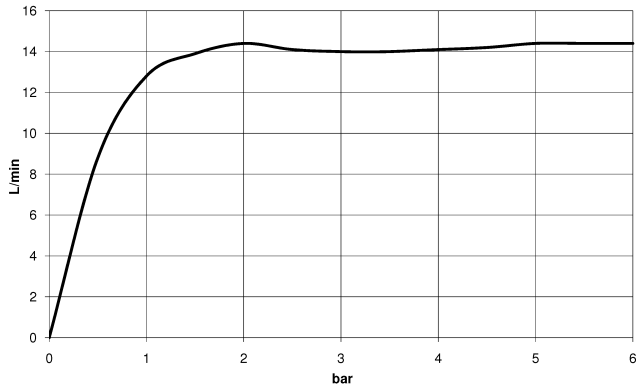

## MADISON Showerpipe with shower thermostat - Chrome

---

MADISON

ST 050 304 6360

ST 050 304 6360

1:10

**Flow rate chart**

**Certificates**