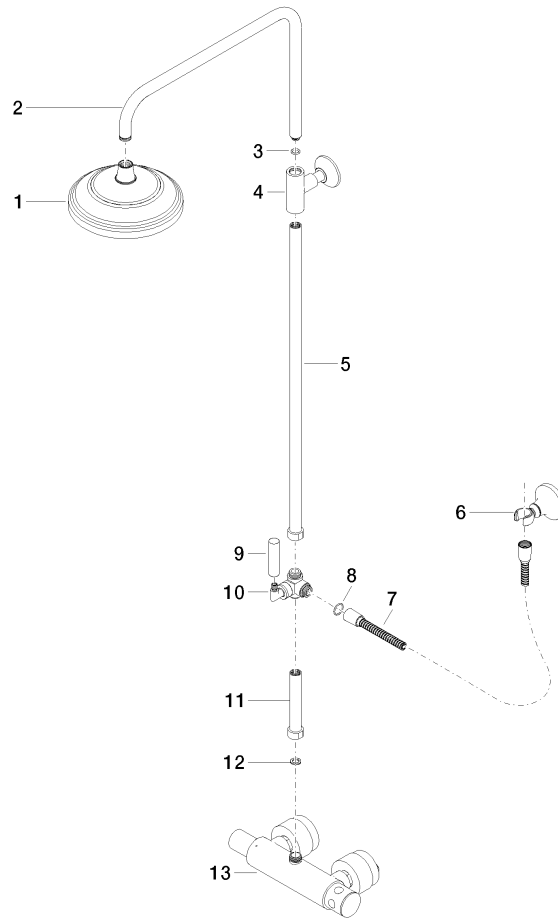

ST 050 304 6360

- shower with fixed riser projection 420mm
- rain shower Ø 200 mm
- rain shower with anti-scale system
- max. rainshower flow 14 l/min
- Function from: 8 l/min
- rotary diverter for fixed-riser shower/hand shower
- height of fittings up to rain shower (bottom edge) 985mm
- height of fittings up to top edge of elbow 1160mm
- two-part push-on rosette Ø 65 mm
- rosette for shower holder Ø 65mm
- rosette for wall mounting Ø 60mm
- gauge 150 mm - 13 mm
- metal shower hose 1250mm with integrated anti-twist protection
- 1/2" connection
- Pipe diameter 20 mm

## MADISON Showerpipe with shower thermostat - Chrome

---

MADISON

ST 050 304 6360

ST 050 304 6360

1:10

**Flow rate chart**

**Certificates**

LGA\_38665.

ST 050 304 6360

**Spare parts list**

No.	Item Number	Name	Quantity used	Delivery time
1	04 12 05 038 01-00	shower	1	60
2	04 28 22 101 20-00	spout	1	10
3	90 14 10 011 00 90	seal	1	2
4	90 17 11 037 01-00	holder	1	10
5	90 28 22 104 00-00	pipe	1	10
6	28 050 410-00	holder	1	60
7	28 104 970-00	Metal shower hose 1/2" x 1/2" x 1250 mm - Chrome	1	2
8	09 14 10 122 90	seal	1	2
9	11 170 370-00	MADISON Lever insert - Chrome	1	10
10	90 17 09 045 01-00	diverter	1	10
11	90 28 22 103 00-00	pipe	1	10
12	90 14 20 002 00 90	seal	1	2
13	04 17 01 044 01-00	fitting	1	10