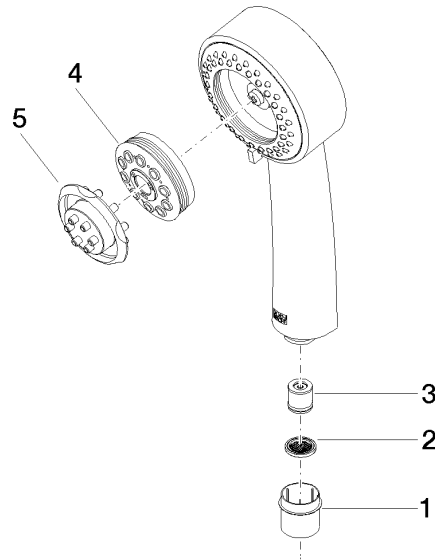

Spare parts list

No.	Item Number	Name	Quantity used	Delivery time
1	09 21 02 115 90	cap	1	2
2	09 23 01 039 90	sieve	1	2
3	09 23 01 077 90	flow reducer	1	2
4	04 12 11 071 00 90	shower	1	2
5	09 30 09 022 90	key	1	2