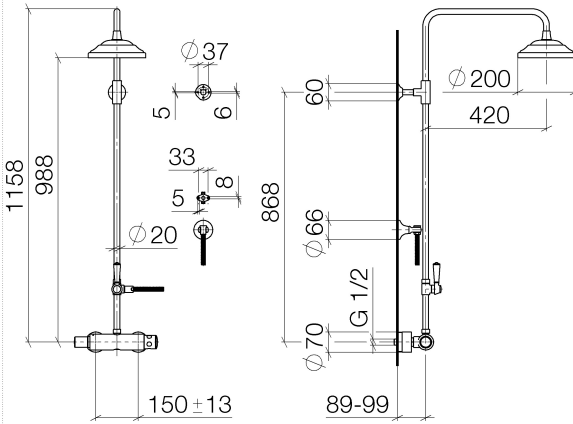

ST 050 304 6360

- shower with fixed riser projection 420mm
- rain shower Ø 200 mm
- rain shower with anti-scale system
- max. rainshower flow 14 l/min
- Function from: 8 l/min
- rotary diverter for fixed-riser shower/hand shower
- height of fittings up to rain shower (bottom edge) 985mm
- height of fittings up to top edge of elbow 1160mm
- two-part push-on rosette Ø 65 mm
- rosette for shower holder Ø 65mm
- rosette for wall mounting Ø 60mm
- gauge 150 mm - 13 mm
- metal shower hose 1250mm with integrated anti-twist protection
- 1/2" connection
- Pipe diameter 20 mm

## MADISON Showerpipe with shower thermostat - Chrome

---

MADISON

ST 050 304 6360

ST 050 304 6360

1:10

**Flow rate chart**

**Certificates**

LGA\_38665.

ST 050 304 6360

**Spare parts list**

No.	Item Number	Name	Quantity used	Delivery time
1	04 12 05 038 01-00	shower	1	60
2	04 28 22 101 20-00	spout	1	10
3	90 14 10 011 00 90	seal	1	2
4	90 17 11 037 01-00	holder	1	10
5	90 28 22 104 00-00	pipe	1	10
6	28 050 410-00	holder	1	60
7	28 104 970-00	Metal shower hose 1/2" x 1/2" x 1250 mm - Chrome	1	2
8	09 14 10 122 90	seal	1	2
9	11 170 370-00	MADISON Lever insert - Chrome	1	10
10	90 17 09 045 01-00	diverter	1	10
11	90 28 22 103 00-00	pipe	1	10
12	90 14 20 002 00 90	seal	1	2
13	04 17 01 044 01-00	fitting	1	10