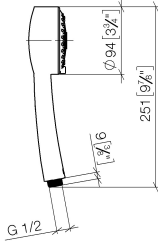

ST 050 304 6360

- shower with fixed riser projection 420mm
- Rain shower: PURE RAIN, max. flow rate 14 l/min (at 3 bar)
- Function from: 8 l/min
- rain shower Ø 200 mm
- rain shower with anti-scale system
- Hand shower: Three or five settings: COMPACT RAIN, COMPACT SOFT FLOW, COMPACT AQUAPRESSURE FLOW, max. flow rate 9 l/min (at 3 bar)
- spray head Ø 95mm
- rotary diverter for fixed-riser shower/hand shower
- height of fittings up to rain shower (bottom edge) 985mm
- height of fittings up to top edge of elbow 1160mm
- two-part push-on rosette Ø 65 mm
- rosette for shower holder Ø 65mm
- rosette for wall mounting Ø 60mm
- gauge 150 mm - 13 mm
- metal shower hose 1250mm with integrated anti-twist protection
- 1/2" connection
- Pipe diameter 20 mm

## MADISON Showerpipe with shower thermostat - Chrome

---

MADISON

ST 050 304 6360

ST 050 304 6360

mm [inches]

### Flow rate chart

ST 050 304 6360

- shower with fixed riser projection 420mm
- rain shower Ø 200 mm
- rain shower with anti-scale system
- max. rainshower flow 14 l/min
- Function from: 8 l/min
- rotary diverter for fixed-riser shower/hand shower
- height of fittings up to rain shower (bottom edge) 985mm
- height of fittings up to top edge of elbow 1160mm
- two-part push-on rosette Ø 65 mm
- rosette for shower holder Ø 65mm
- rosette for wall mounting Ø 60mm
- gauge 150 mm - 13 mm
- metal shower hose 1250mm with integrated anti-twist protection
- 1/2" connection
- Pipe diameter 20 mm